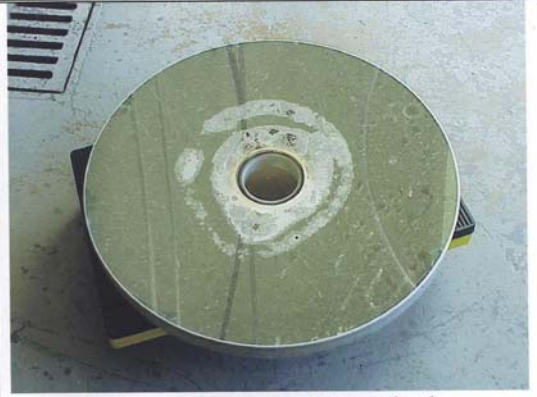

# KAIT TELESCOPE PRIMARY MIRROR PROBLEM

## KATZMAN Mirror Pattern

11 - 18 - 1999

Mirror Pattern – Unwashed - Close-up

Mirror Pattern – Unwashed

Extreme Close-up - Unwashed

Pattern After Washing

Realuminized – Hanging in Tank

Mirror ready for transport.